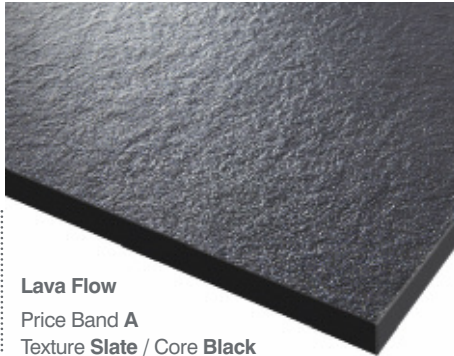

## Product availability

spectraworksfaces.co.uk

Décor	Texture	Core Colour	Price Band	Worktops	Breakfast Bars and Island Units	Upstands	Splashbacks	
				3050 x 650 x 12mm	3050 x 950 x 12mm	3050 x 95 x 12mm	3050 x 650 x 12mm	3050 x 950 x 12mm
Calm White Quartz	Matt	White	B	■	■	■	■	■
Concrete Cloud	Matt	Medium Grey	B	■	■	■	■	■
Concrete Woodprint	Nature	Black	A	■	■	■	■	■
Copper Stone	Matt	Black	A	■	■	■	■	■
Dark Concrete	Matt	Black	A	■	■	■	■	■
Esfahan Stone	Matt	Dark Grey	B	■	■	■	■	■
Gold Veined Marble	Matt	Medium Grey	B	■	■	■	■	■
Grey Quartz	Matt	Medium Grey	B	■	■	■	■	■
Grey Shuttered Concrete	Matt	Medium Grey	B	■	■	■	■	■
Iron Oxide	Slate	Black	A	■	■	■	■	■
Lava Flow	Slate	Black	A	■	■	■	■	■
Light Grey Marble	Matt	Medium Grey	B	■	■	■	■	■
Navola Marble	Matt	White	B	■	■	■	■	■
Pure Black Slate	Slate	Black	A	■	■	■	■	■
Reclaimed Yorkstone	Matt	Medium Grey	B	■	■	■	■	■
Storm Quartz	Matt	Dark Grey	B	■	■	■	■	■
Venetian Marble	Matt	White	B	■	■	■	■	■
White Italian Marble	Matt	White	B	■	■	■	■	■

To optimise functionality, every Spectra Slim-Edge worktop, breakfast bar and island unit features the same stylish décor on the surface and the underside. The coloured edges of each décor are also shown. Please note, we have price bands A and B, where A is the lowest price and B is the highest price. This is due to different levels of décor and core colour sophistication.

**Pure Black Slate**  
Price Band **A**  
Texture **Slate** / Core **Black**

**Lava Flow**  
Price Band **A**  
Texture **Slate** / Core **Black**

**Dark Concrete**  
Price Band **A**  
Texture **Matt** / Core **Black**