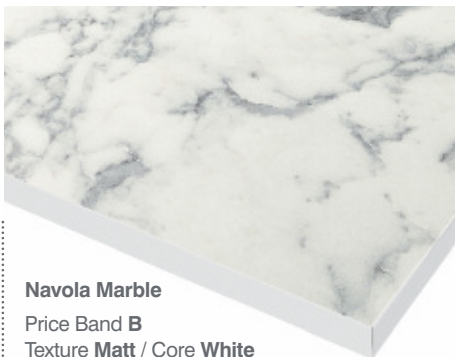

**Grey Quartz**  
Price Band **B**  
Texture **Matt** / Core **Medium Grey**

**Light Grey Marble**  
Price Band **B**  
Texture **Matt** / Core **Medium Grey**

**Venetian Marble**  
Price Band **B**  
Texture **Matt** / Core **White**

**Esfahan Stone**

Price Band **B**

Texture **Matt** / Core **Dark Grey**

**Copper Stone**

Price Band **A**

Texture **Matt** / Core **Black**

**Iron Oxide**

Price Band **A**

Texture **Slate** / Core **Black**

**Storm Quartz**

Price Band **B**

Texture **Matt** / Core **Dark Grey**

**Concrete  
Woodprint**

Price Band **A**

Texture **Nature** / Core **Black**

**Concrete  
Cloud**

Price Band **B**

Texture **Matt** / Core **Medium Grey**

**Navola Marble**

Price Band **B**

Texture **Matt** / Core **White**

**White  
Italian Marble**

Price Band **B**

Texture **Matt** / Core **White**