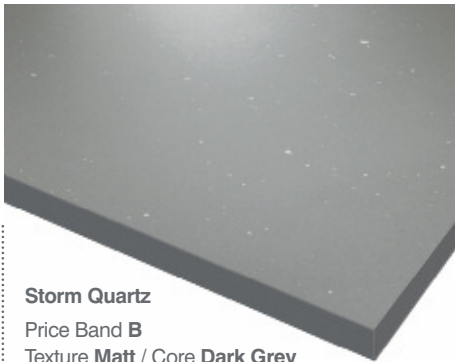

Storm Quartz

Price Band **B**

Texture **Matt** / Core **Dark Grey**