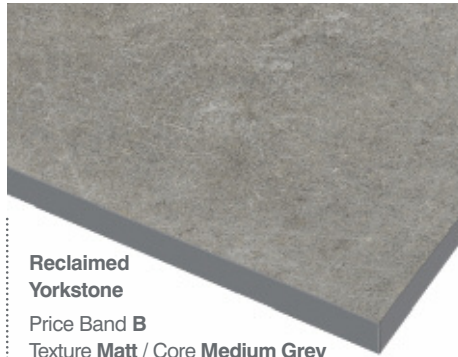

**Pure Black Slate**  
Price Band **A**  
Texture **Slate** / Core **Black**

**Lava Flow**  
Price Band **A**  
Texture **Slate** / Core **Black**

**Dark Concrete**  
Price Band **A**  
Texture **Matt** / Core **Black**

**Gold Veined Marble**  
Price Band **B**  
Texture **Matt** / Core **Medium Grey**

**Reclaimed Yorkstone**  
Price Band **B**  
Texture **Matt** / Core **Medium Grey**

**Grey Shuttered Concrete**  
Price Band **B**  
Texture **Matt** / Core **Medium Grey**