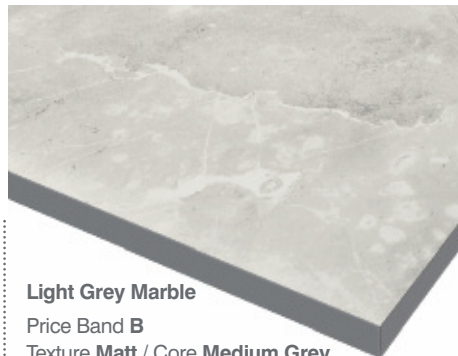

**Pure Black Slate**  
Price Band **A**  
Texture **Slate** / Core **Black**

**Lava Flow**  
Price Band **A**  
Texture **Slate** / Core **Black**

**Dark Concrete**  
Price Band **A**  
Texture **Matt** / Core **Black**

**Gold Veined Marble**  
Price Band **B**  
Texture **Matt** / Core **Medium Grey**

**Reclaimed Yorkstone**  
Price Band **B**  
Texture **Matt** / Core **Medium Grey**

**Grey Shuttered Concrete**  
Price Band **B**  
Texture **Matt** / Core **Medium Grey**

**Grey Quartz**  
Price Band **B**  
Texture **Matt** / Core **Medium Grey**

**Light Grey Marble**  
Price Band **B**  
Texture **Matt** / Core **Medium Grey**

**Venetian Marble**  
Price Band **B**  
Texture **Matt** / Core **White**