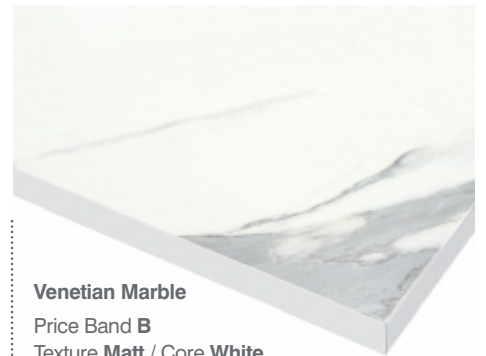

**Pure Black Slate**  
Price Band **A**  
Texture **Slate** / Core **Black**

**Lava Flow**  
Price Band **A**  
Texture **Slate** / Core **Black**

**Dark Concrete**  
Price Band **A**  
Texture **Matt** / Core **Black**

**Gold Veined Marble**  
Price Band **B**  
Texture **Matt** / Core **Medium Grey**

**Reclaimed Yorkstone**  
Price Band **B**  
Texture **Matt** / Core **Medium Grey**

**Grey Shuttered Concrete**  
Price Band **B**  
Texture **Matt** / Core **Medium Grey**

**Grey Quartz**  
Price Band **B**  
Texture **Matt** / Core **Medium Grey**

**Light Grey Marble**  
Price Band **B**  
Texture **Matt** / Core **Medium Grey**

**Venetian Marble**  
Price Band **B**  
Texture **Matt** / Core **White**