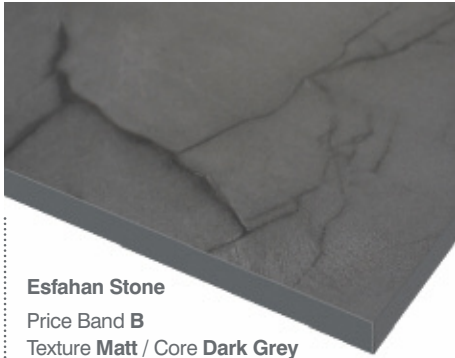

**Gold Veined Marble**  
Price Band **B**  
Texture **Matt** / Core **Medium Grey**

**Reclaimed Yorkstone**  
Price Band **B**  
Texture **Matt** / Core **Medium Grey**

**Grey Shuttered Concrete**  
Price Band **B**  
Texture **Matt** / Core **Medium Grey**

**Grey Quartz**  
Price Band **B**  
Texture **Matt** / Core **Medium Grey**

**Light Grey Marble**  
Price Band **B**  
Texture **Matt** / Core **Medium Grey**

**Venetian Marble**  
Price Band **B**  
Texture **Matt** / Core **White**

**Esfahan Stone**

Price Band **B**

Texture **Matt** / Core **Dark Grey**

**Copper Stone**

Price Band **A**

Texture **Matt** / Core **Black**

**Iron Oxide**

Price Band **A**