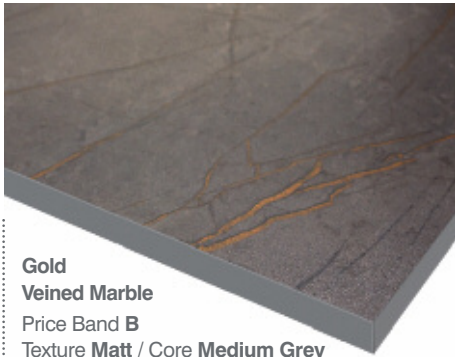

## Product availability

spectraworksfaces.co.uk

Décor	Texture	Core Colour	Price Band	Worktops	Breakfast Bars and Island Units	Upstands	Splashbacks	
				3050 x 650 x 12mm	3050 x 950 x 12mm	3050 x 95 x 12mm	3050 x 650 x 12mm	3050 x 950 x 12mm
Calm White Quartz	Matt	White	B	■	■	■	■	■
Concrete Cloud	Matt	Medium Grey	B	■	■	■	■	■
Concrete Woodprint	Nature	Black	A	■	■	■	■	■
Copper Stone	Matt	Black	A	■	■	■	■	■
Dark Concrete	Matt	Black	A	■	■	■	■	■
Esfahan Stone	Matt	Dark Grey	B	■	■	■	■	■
Gold Veined Marble	Matt	Medium Grey	B	■	■	■	■	■
Grey Quartz	Matt	Medium Grey	B	■	■	■	■	■
Grey Shuttered Concrete	Matt	Medium Grey	B	■	■	■	■	■
Iron Oxide	Slate	Black	A	■	■	■	■	■
Lava Flow	Slate	Black	A	■	■	■	■	■
Light Grey Marble	Matt	Medium Grey	B	■	■	■	■	■
Navola Marble	Matt	White	B	■	■	■	■	■
Pure Black Slate	Slate	Black	A	■	■	■	■	■
Reclaimed Yorkstone	Matt	Medium Grey	B	■	■	■	■	■
Storm Quartz	Matt	Dark Grey	B	■	■	■	■	■
Venetian Marble	Matt	White	B	■	■	■	■	■
White Italian Marble	Matt	White	B	■	■	■	■	■

To optimise functionality, every Spectra Slim-Edge worktop, breakfast bar and island unit features the same stylish décor on the surface and the underside. The coloured edges of each décor are also shown. Please note, we have price bands A and B, where A is the lowest price and B is the highest price. This is due to different levels of décor and core colour sophistication.

**Pure Black Slate**  
Price Band **A**  
Texture **Slate** / Core **Black**

**Lava Flow**  
Price Band **A**  
Texture **Slate** / Core **Black**

**Dark Concrete**  
Price Band **A**  
Texture **Matt** / Core **Black**

**Gold Veined Marble**  
Price Band **B**  
Texture **Matt** / Core **Medium Grey**

**Reclaimed Yorkstone**  
Price Band **B**  
Texture **Matt** / Core **Medium Grey**

**Grey Shuttered Concrete**  
Price Band **B**  
Texture **Matt** / Core **Medium Grey**